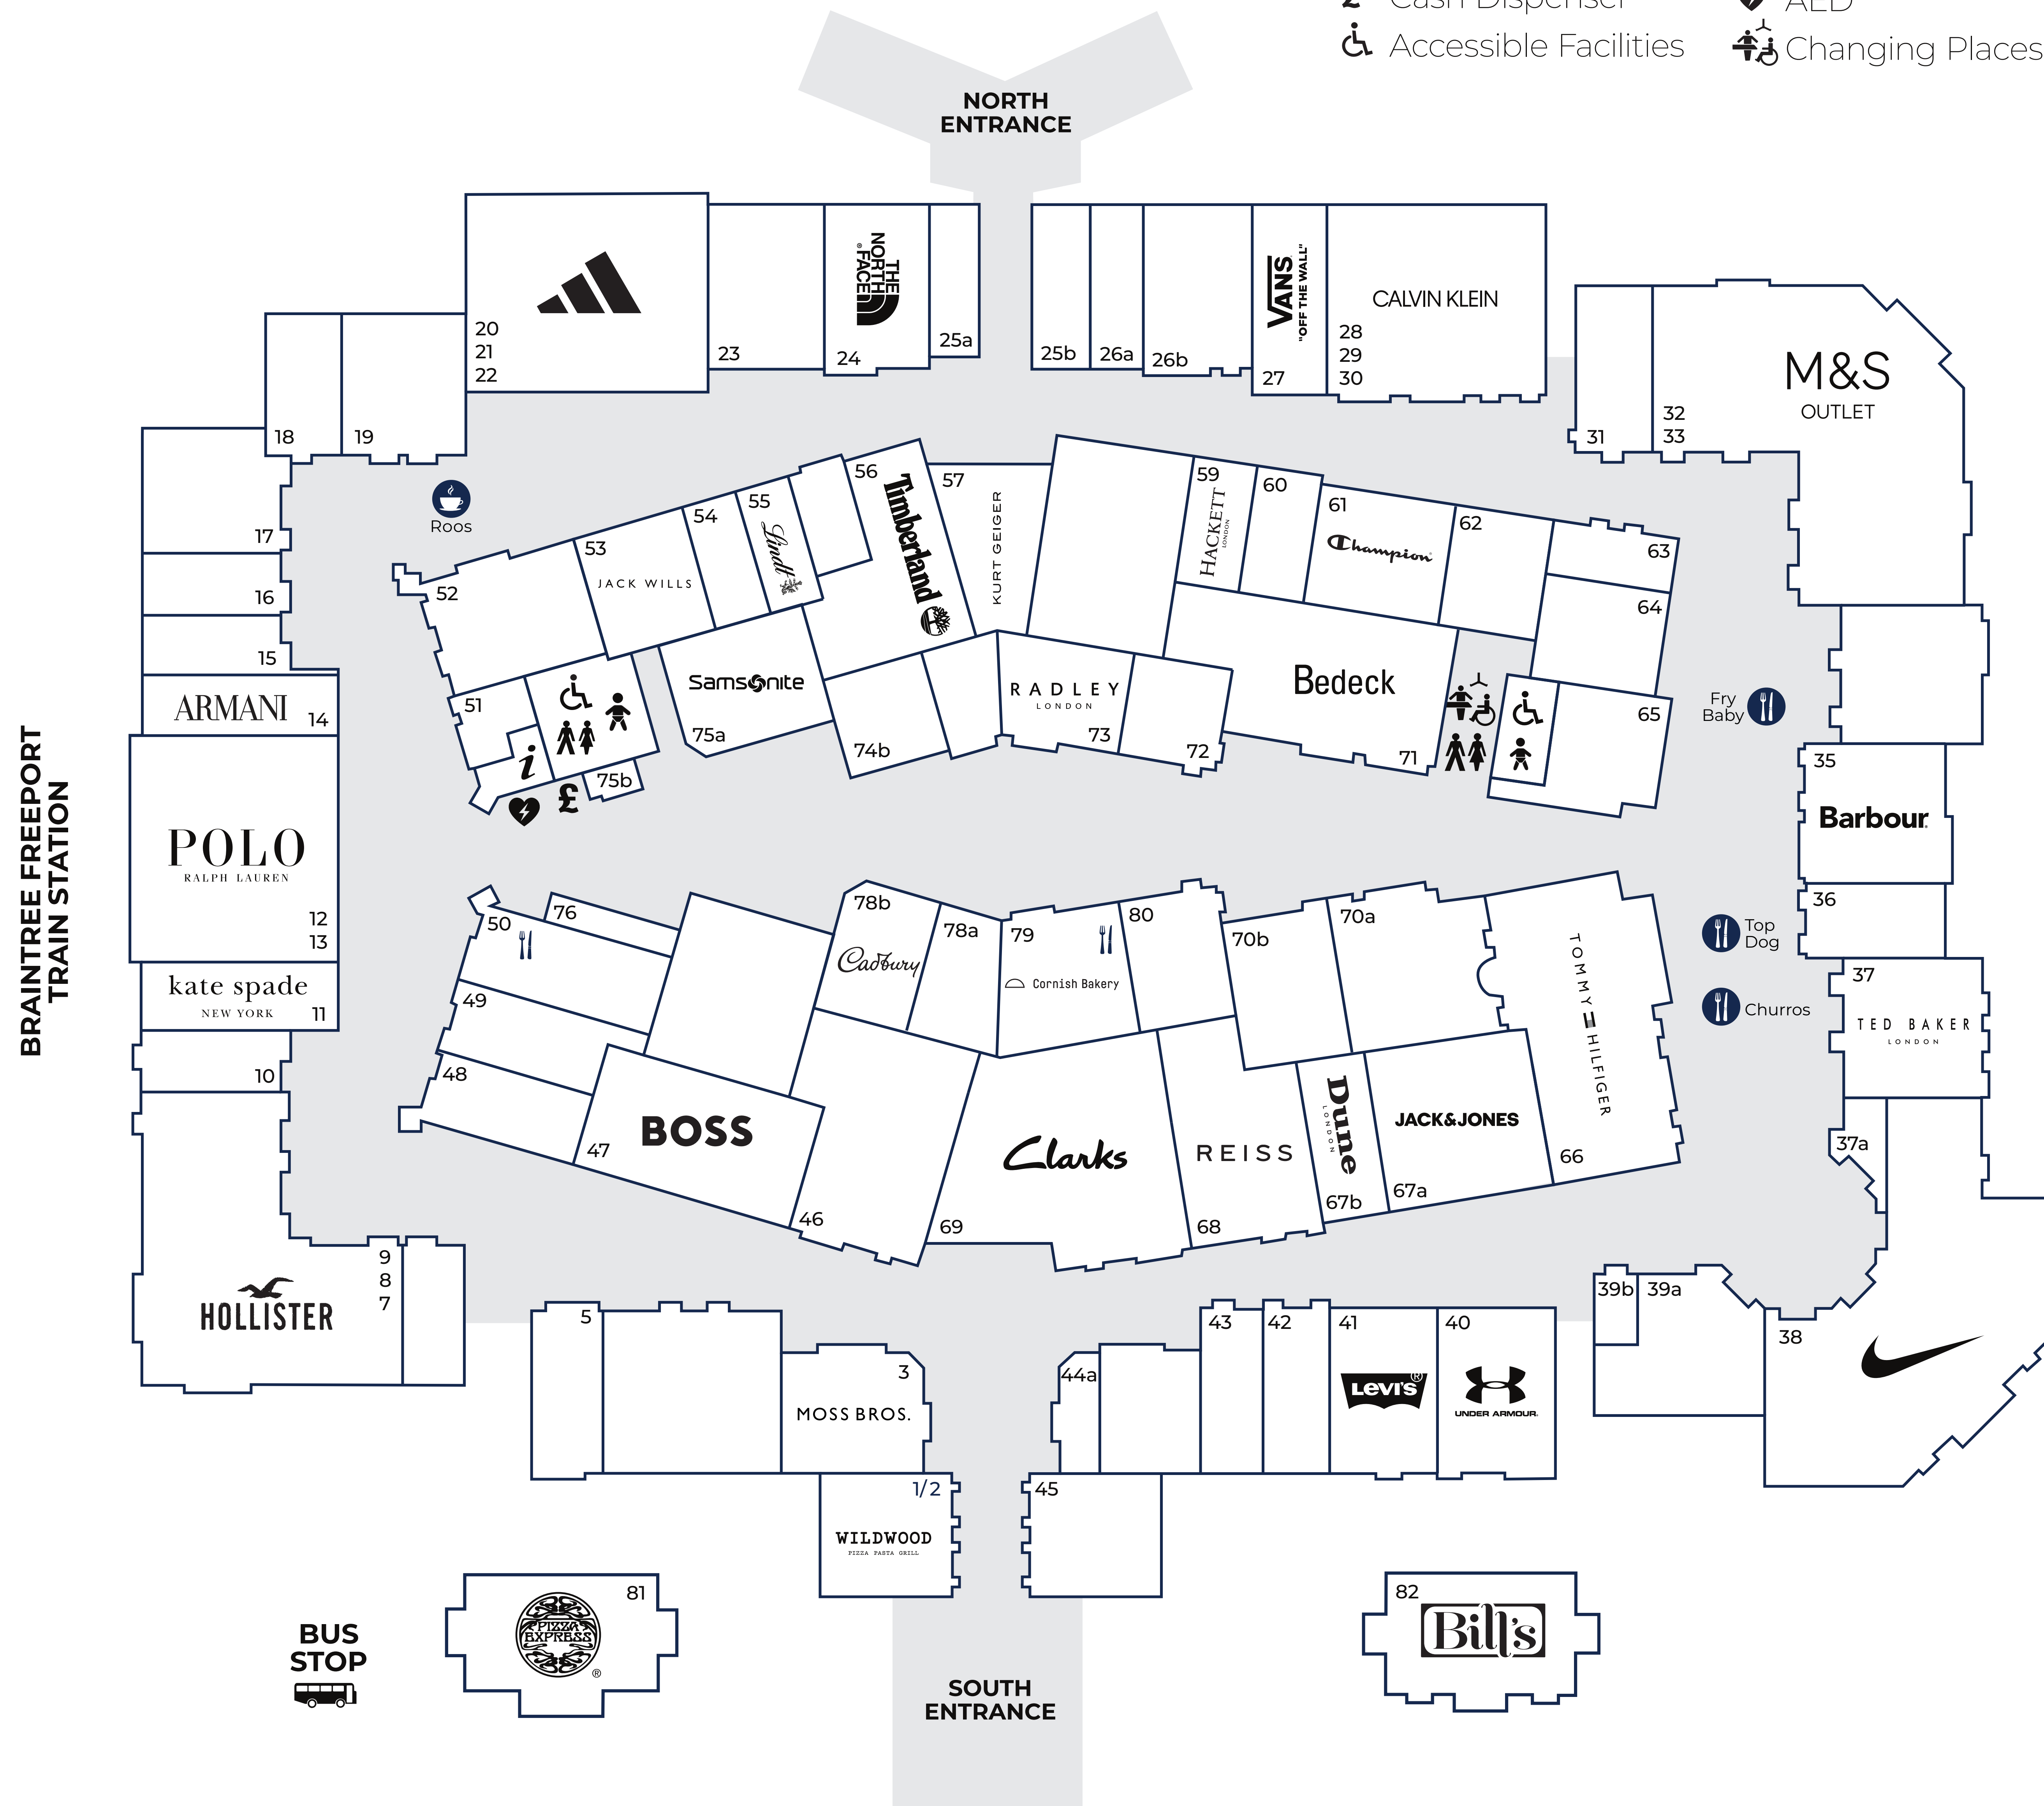

SPORTS & OUTDOOR

- 20-22 adidas
- 61 Champion
- 19 Mountain Warehouse
- 38 Nike Factory Store
- 16 Regatta Great Outdoors
- 24 The North Face
- 40 Under Armour

FOOTWEAR

- 69 Clarks
- 67b Dune London
- 37a Havaianas
- 57 Kurt Geiger
- 26b Pavers
- 39a Skechers
- 52 Sole Trader Outlet

GIFTS & ACCESSORIES

- 25a Chapelle Jewellery
- 54 Claire's
- 25b Ernest Jones
- The Outlet Collection
- 48 Gift Company
- 26a Hallmark
- 44a Sunglass Hut

HEALTH & BEAUTY

- 70b Beauty Outlet
- 63 Holland & Barrett
- 43 Molton Brown
- 10 The Body Shop Outlet
- 5 The Cosmetics Company
- 51 The Perfume Shop

FOOD, DRINK & CONFECTIONERY

- 82 Bill's
- 78b Cadbury Outlet
- 75b Cookies & Cones
- 50 Costa Coffee
- 18 Haribo
- 55 Lindt
- 81 Pizza Express
- 65 Pret A Manger
- 79 The Cornish Bakery
- 1/2 Wildwood

Free car parking for up to 6 hours.

Shopping for longer? Guests who use the car park for more than 6 hours will need to visit our Guest Services, located opposite Polo Ralph Lauren, where the team will validate your parking.

BRAINTREE VILLAGE
Outlet shopping in the heart of Essex