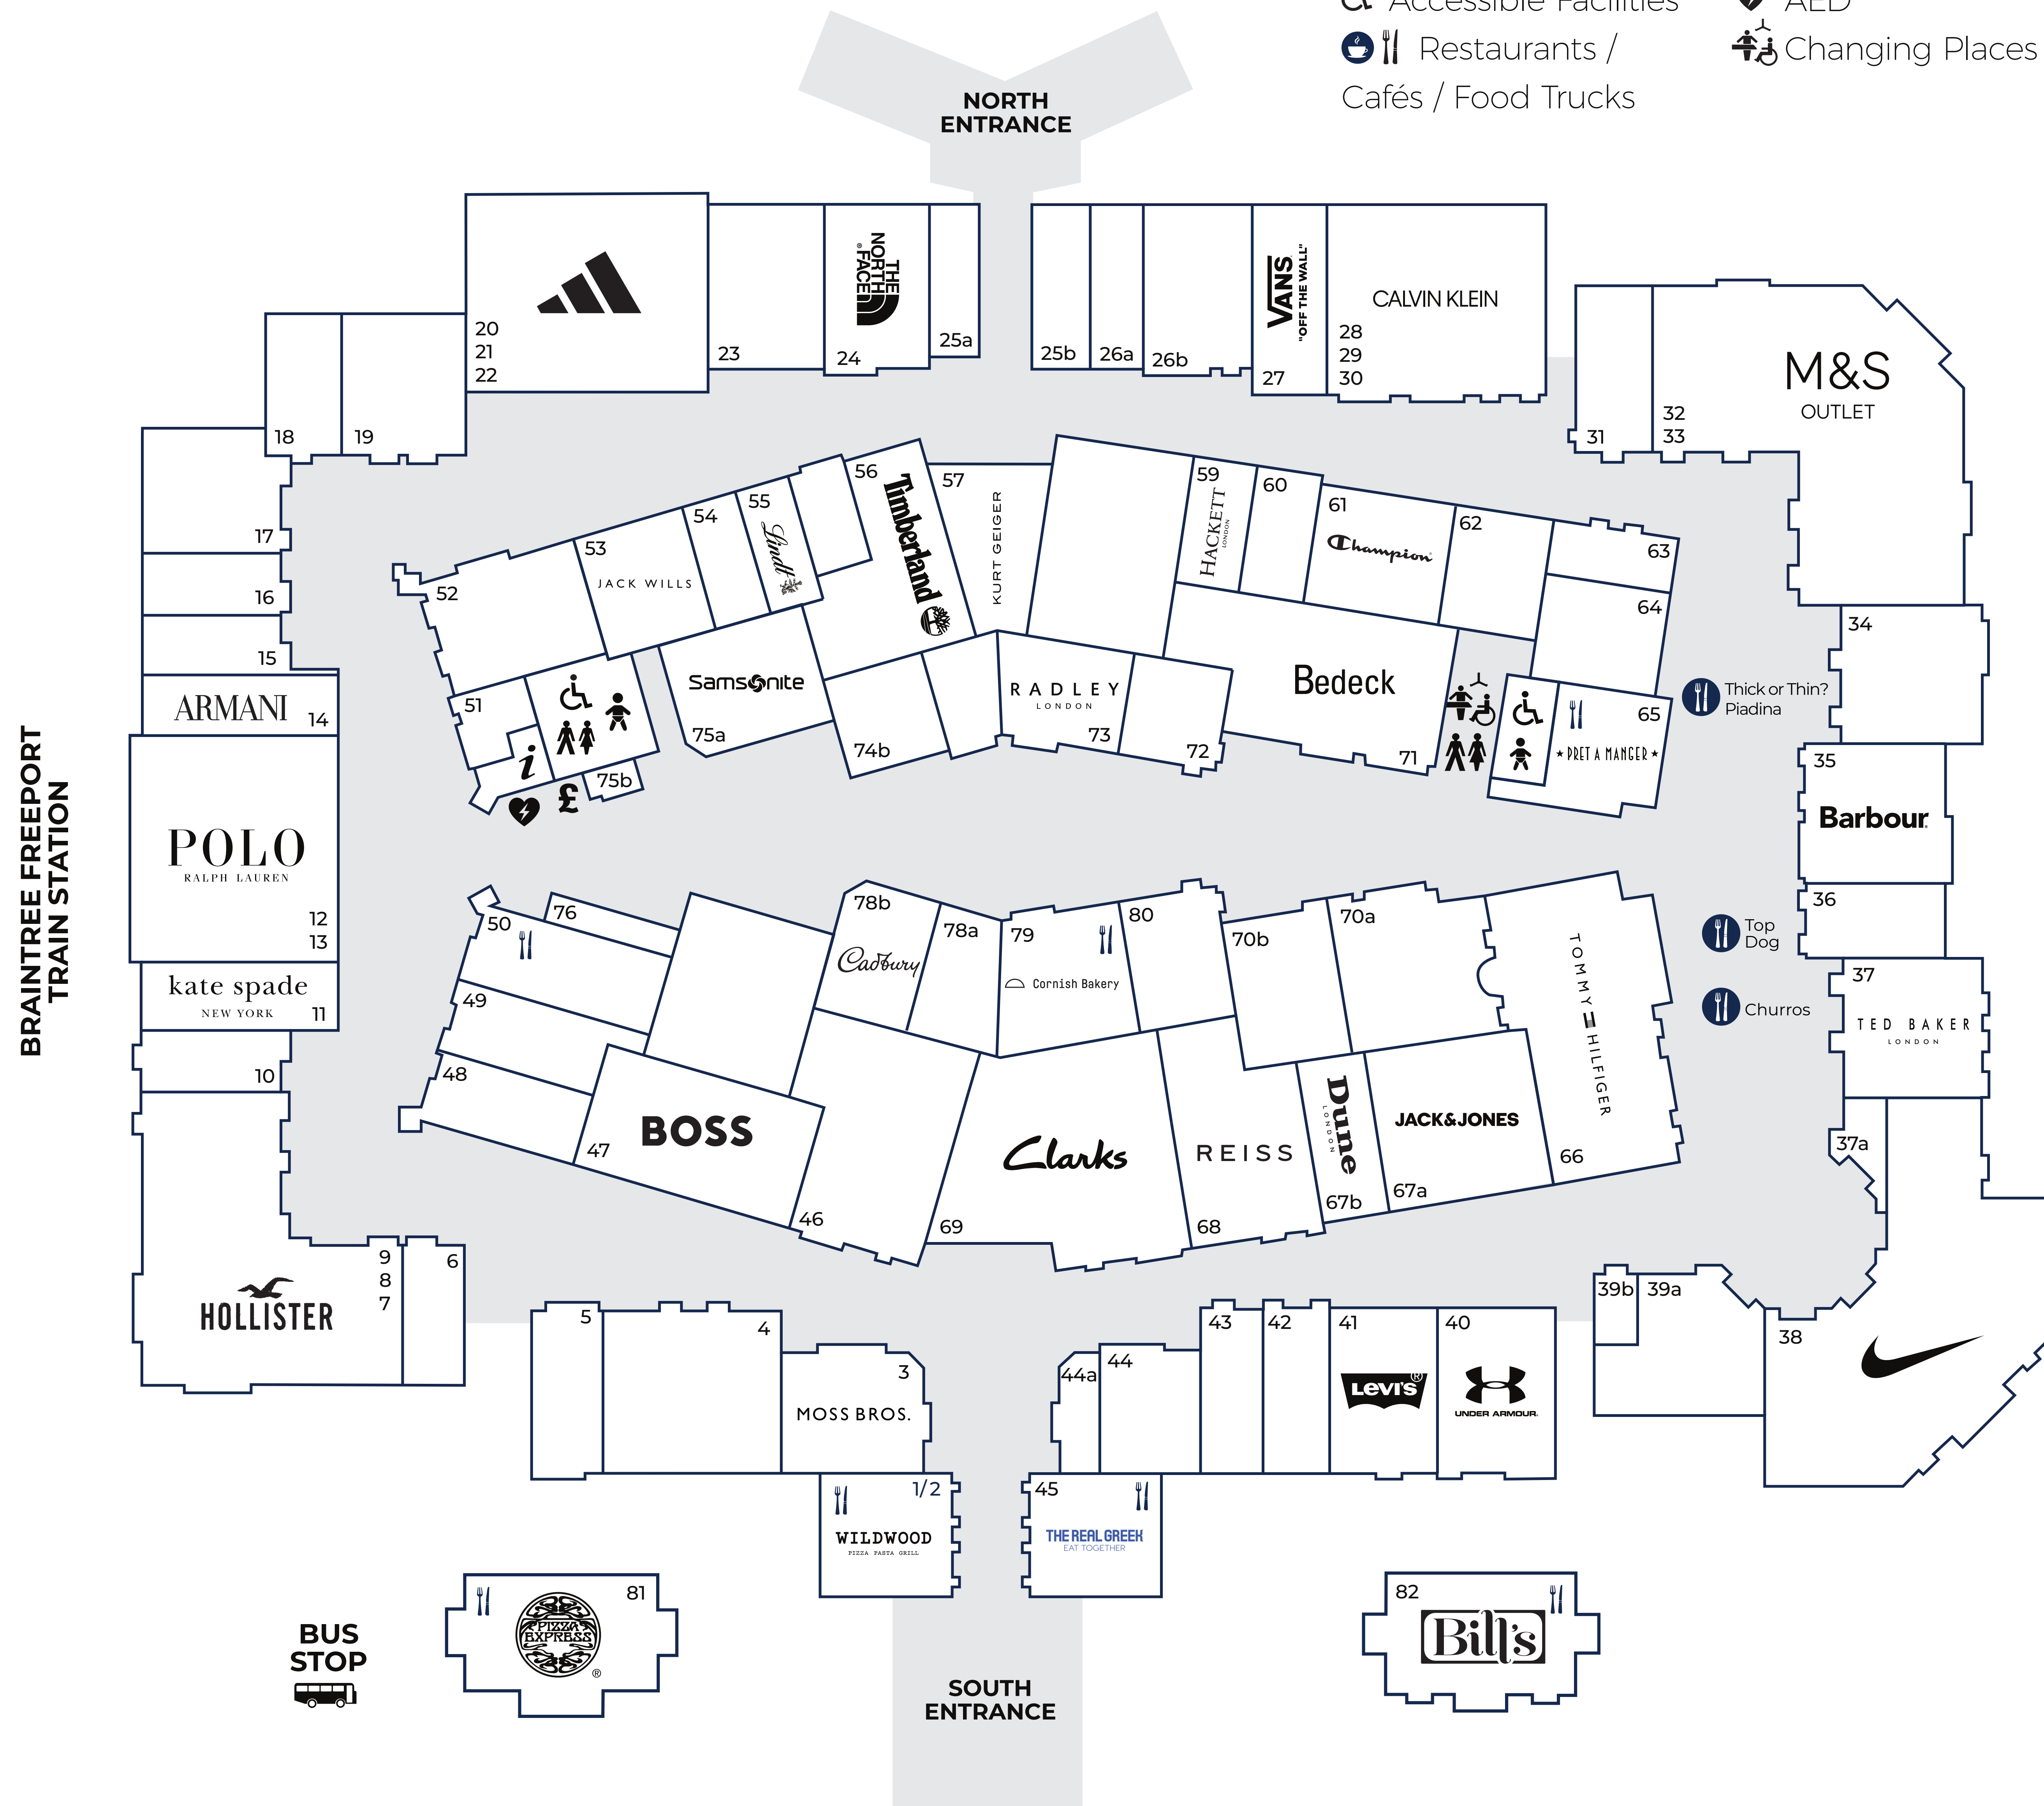

OUR BRANDS...

FASHION

- 14 Armani
- 35 Barbour
- 47 BOSS
- 28-30 Calvin Klein
- 15 Crew Clothing Company
- 42 French Connection
- 16 GANT
- 59 Hackett
- 7-9 Hollister
- 67a Jack & Jones
- 53 Jack Wills
- 17 Kids around
- 41 Levi's
- 62 Lyle & Scott
- 32/3 M&S Outlet
- 44 Monsoon
- 3 Moss Bros
- 12/13 Polo Ralph Lauren
- 68 Reiss
- 37 Ted Baker
- 56 Timberland
- 66 Tommy Hilfiger
- 27 VANS
- 60 Weird Fish
- 49 White Stuff

- 20-22 adidas
- 61 Champion
- 34 Craghoppers
- 19 Mountain Warehouse
- 38 Nike Factory Store
- 24 The North Face
- 40 Under Armour

FOOTWEAR

- 69 Clarks
- 67b Dune London
- 37a Havaianas
- 57 Kurt Geiger
- 26b Pavers
- 39a Skechers
- 52 Sole Trader Outlet

HANDBAGS & LUGGAGE

- 11 Kate Spade New York
- 36 Osprey London
- 73 Radley
- 75a Samsonite

HOMEWARE

- 71 Bedeck
- 72 Denby
- 70a Julian Charles
- 78a Le Creuset
- 31 ProCook
- 64 Tefal
- 39b Villeroy & Boch
- 80 Whittard of Chelsea
- 74b Zwilling

GIFTS & ACCESSORIES

- 25a Chapelle Jewellery
- 54 Claire's
- 25b Ernest Jones
- The Outlet Collection
- 48 Gift Company
- 26a Hallmark
- 44a Sunglass Hut

HEALTH & BEAUTY

- 70b Beauty Outlet
- 63 Holland & Barrett
- 43 Molton Brown
- 10 The Body Shop Outlet
- 5 The Cosmetics Company
- 51 The Perfume Shop

SPORTS & OUTDOOR

FOOD, DRINK & CONFECTIONERY

- 82 Bill's
- 78b Cadbury Outlet
- 50 Costa Coffee
- 18 Haribo
- 55 Lindt
- 81 Pizza Express
- 65 Pret A Manger
- 79 The Cornish Bakery
- 45 The Real Greek
- 1/2 Wildwood

Free car parking for up to 6 hours.

Shopping for longer? Guests who use the car park for more than 6 hours will need to visit our Guest Services, located opposite Polo Ralph Lauren, where the team will validate your parking.

BRAINTREE VILLAGE
Outlet shopping in the heart of Essex