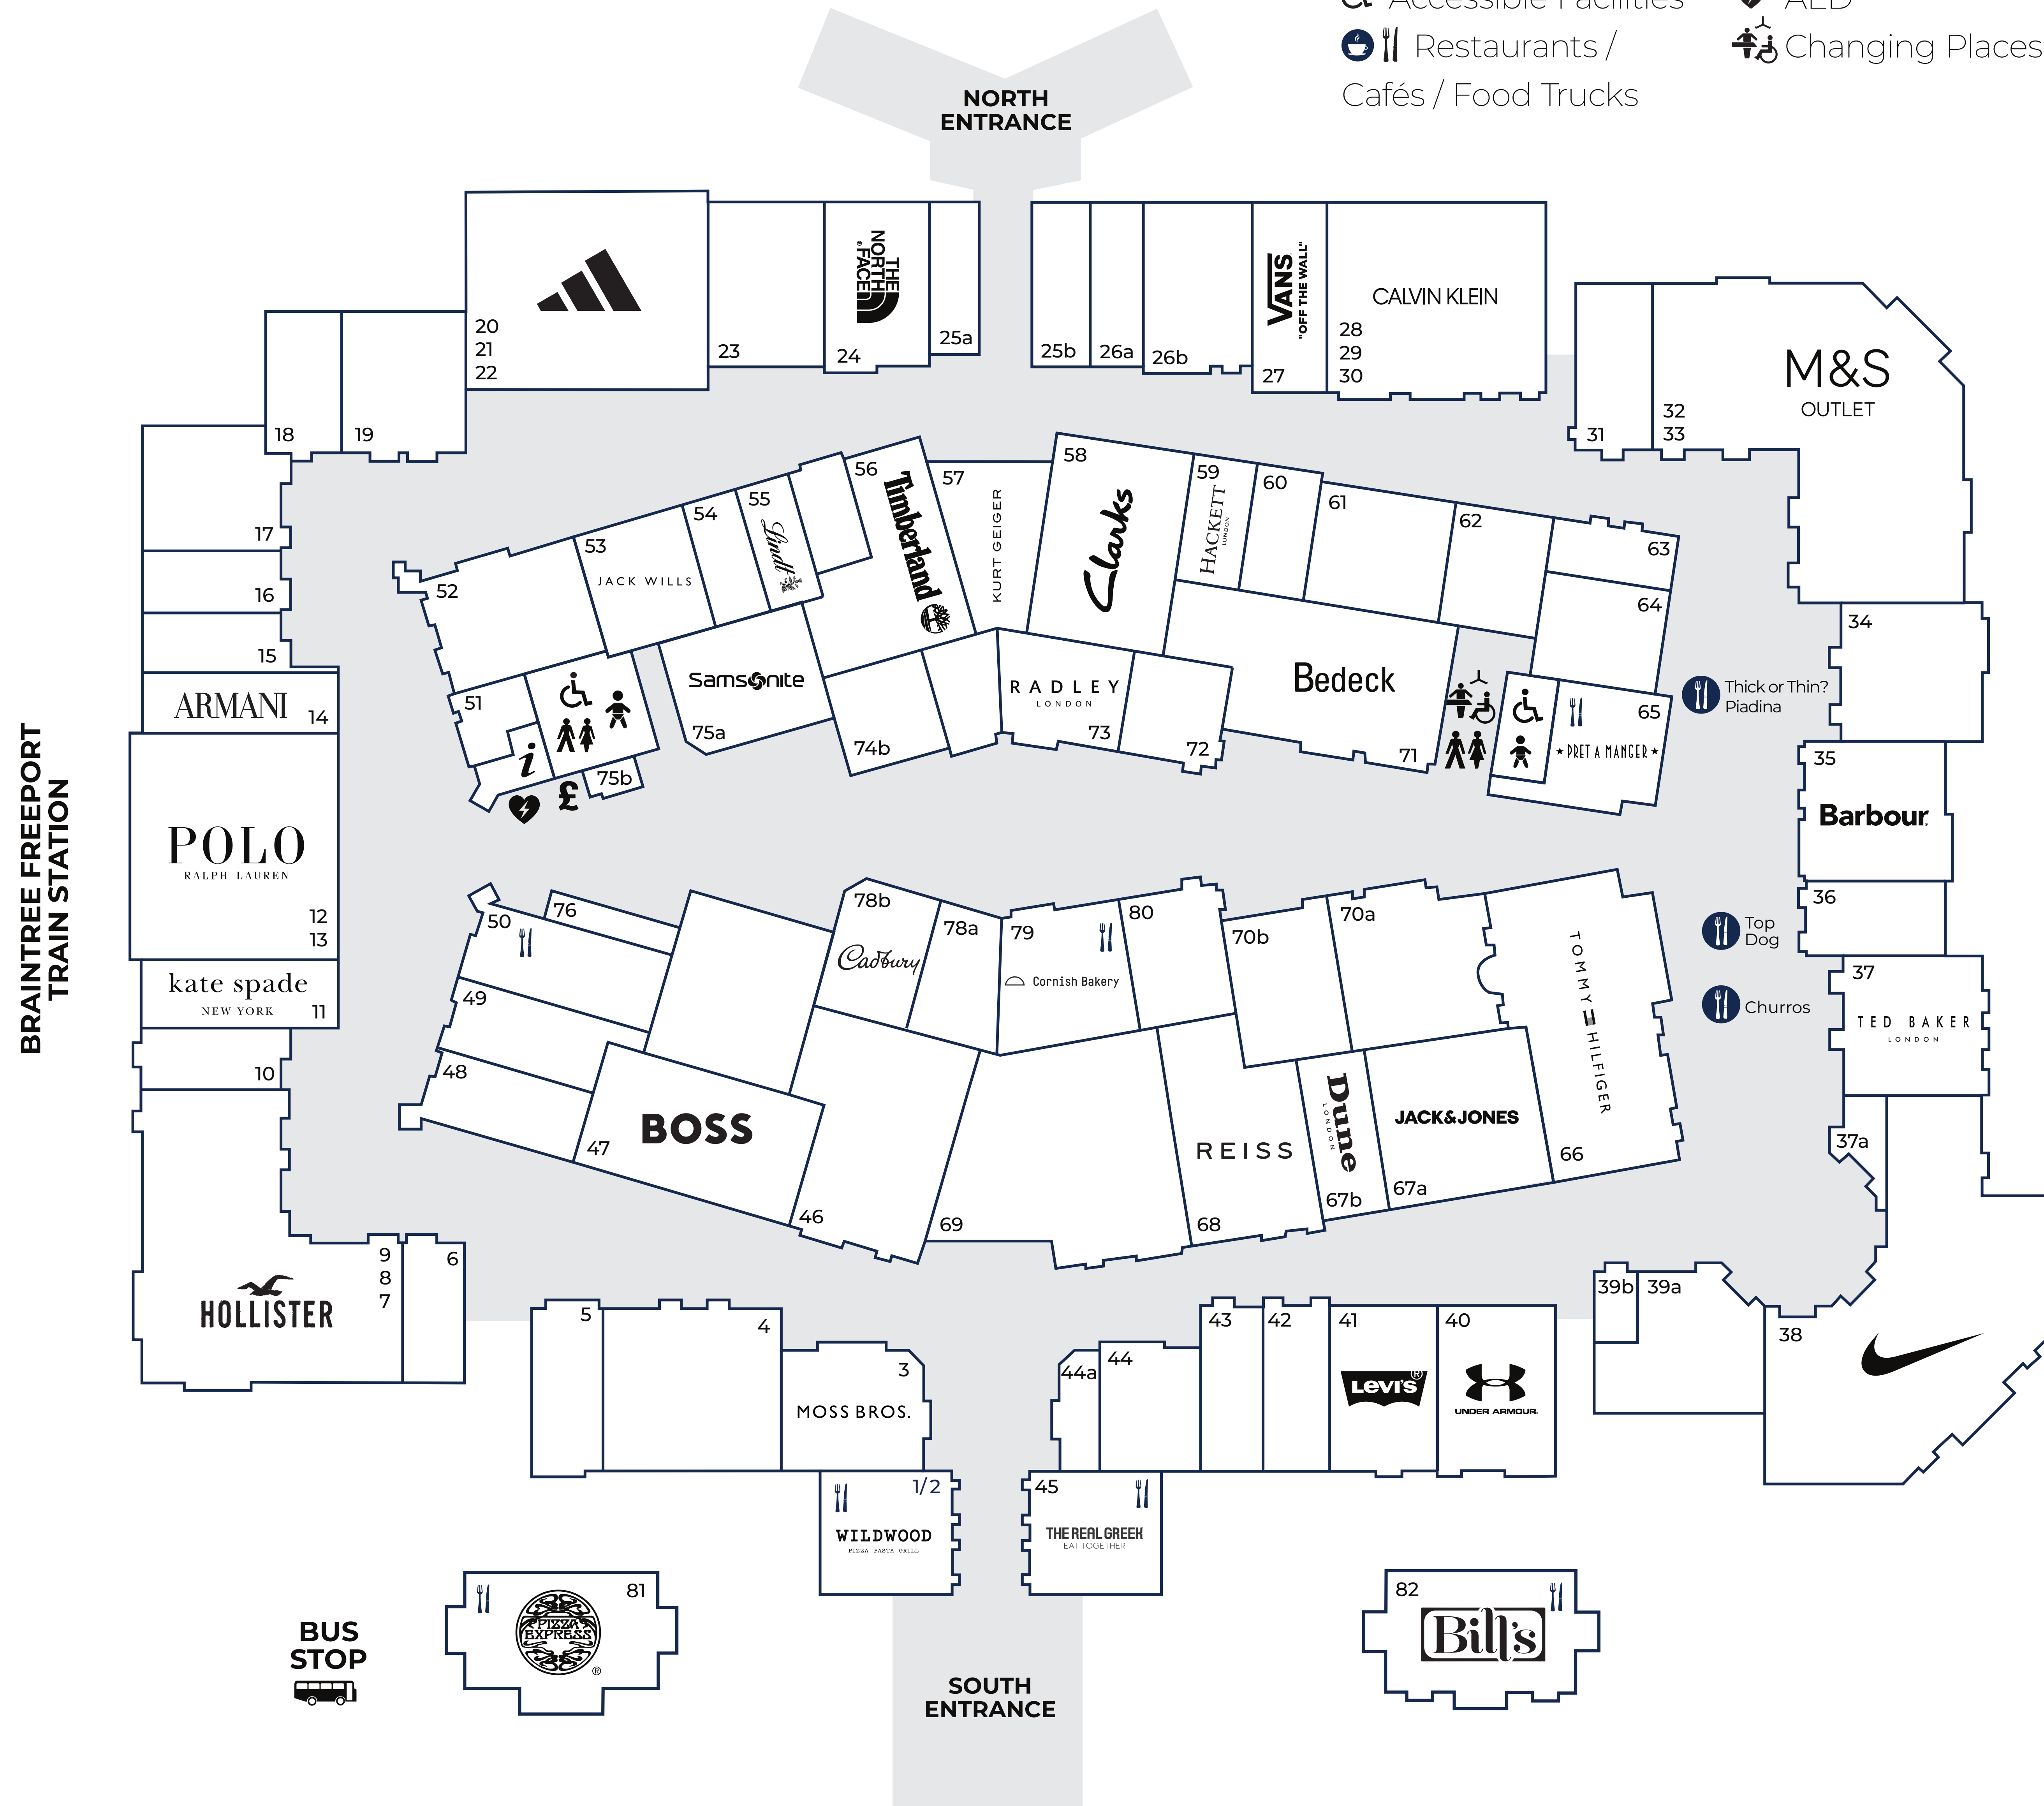

SPORTS & OUTDOOR

- 20-22 adidas
- 34 Craghoppers
- 19 Mountain Warehouse
- 38 Nike Factory Store
- 24 The North Face
- 40 Under Armour

FOOTWEAR

- 58 Clarks
- 67b Dune London
- 37a Havaianas
- 57 Kurt Geiger
- 26b Pavers
- 39a Skechers
- 52 Sole Trader Outlet

GIFTS & ACCESSORIES

- 25a Chapelle Jewellery
- 54 Claire's
- 25b Ernest Jones
- The Outlet Collection
- 48 Gift Company
- 26a Mooch
- 44a Sunglass Hut

HEALTH & BEAUTY

- 70b Beauty Outlet
- 63 Holland & Barrett
- 43 Molton Brown
- 10 The Body Shop Outlet
- 5 The Cosmetics Company
- 51 The Perfume Shop

FOOD, DRINK & CONFECTIONERY

- 82 Bill's
- 78b Cadbury Outlet
- 50 Costa Coffee
- 18 Haribo
- 55 Lindt
- 81 Pizza Express
- 65 Pret A Manger
- 79 The Cornish Bakery
- 45 The Real Greek
- 1/2 Wildwood

Free car parking for up to 6 hours.

Shopping for longer? Guests who use the car park for more than 6 hours will need to visit our Guest Services, located opposite Polo Ralph Lauren, where the team will validate your parking.

BRAINTREE VILLAGE
Outlet shopping in the heart of Essex