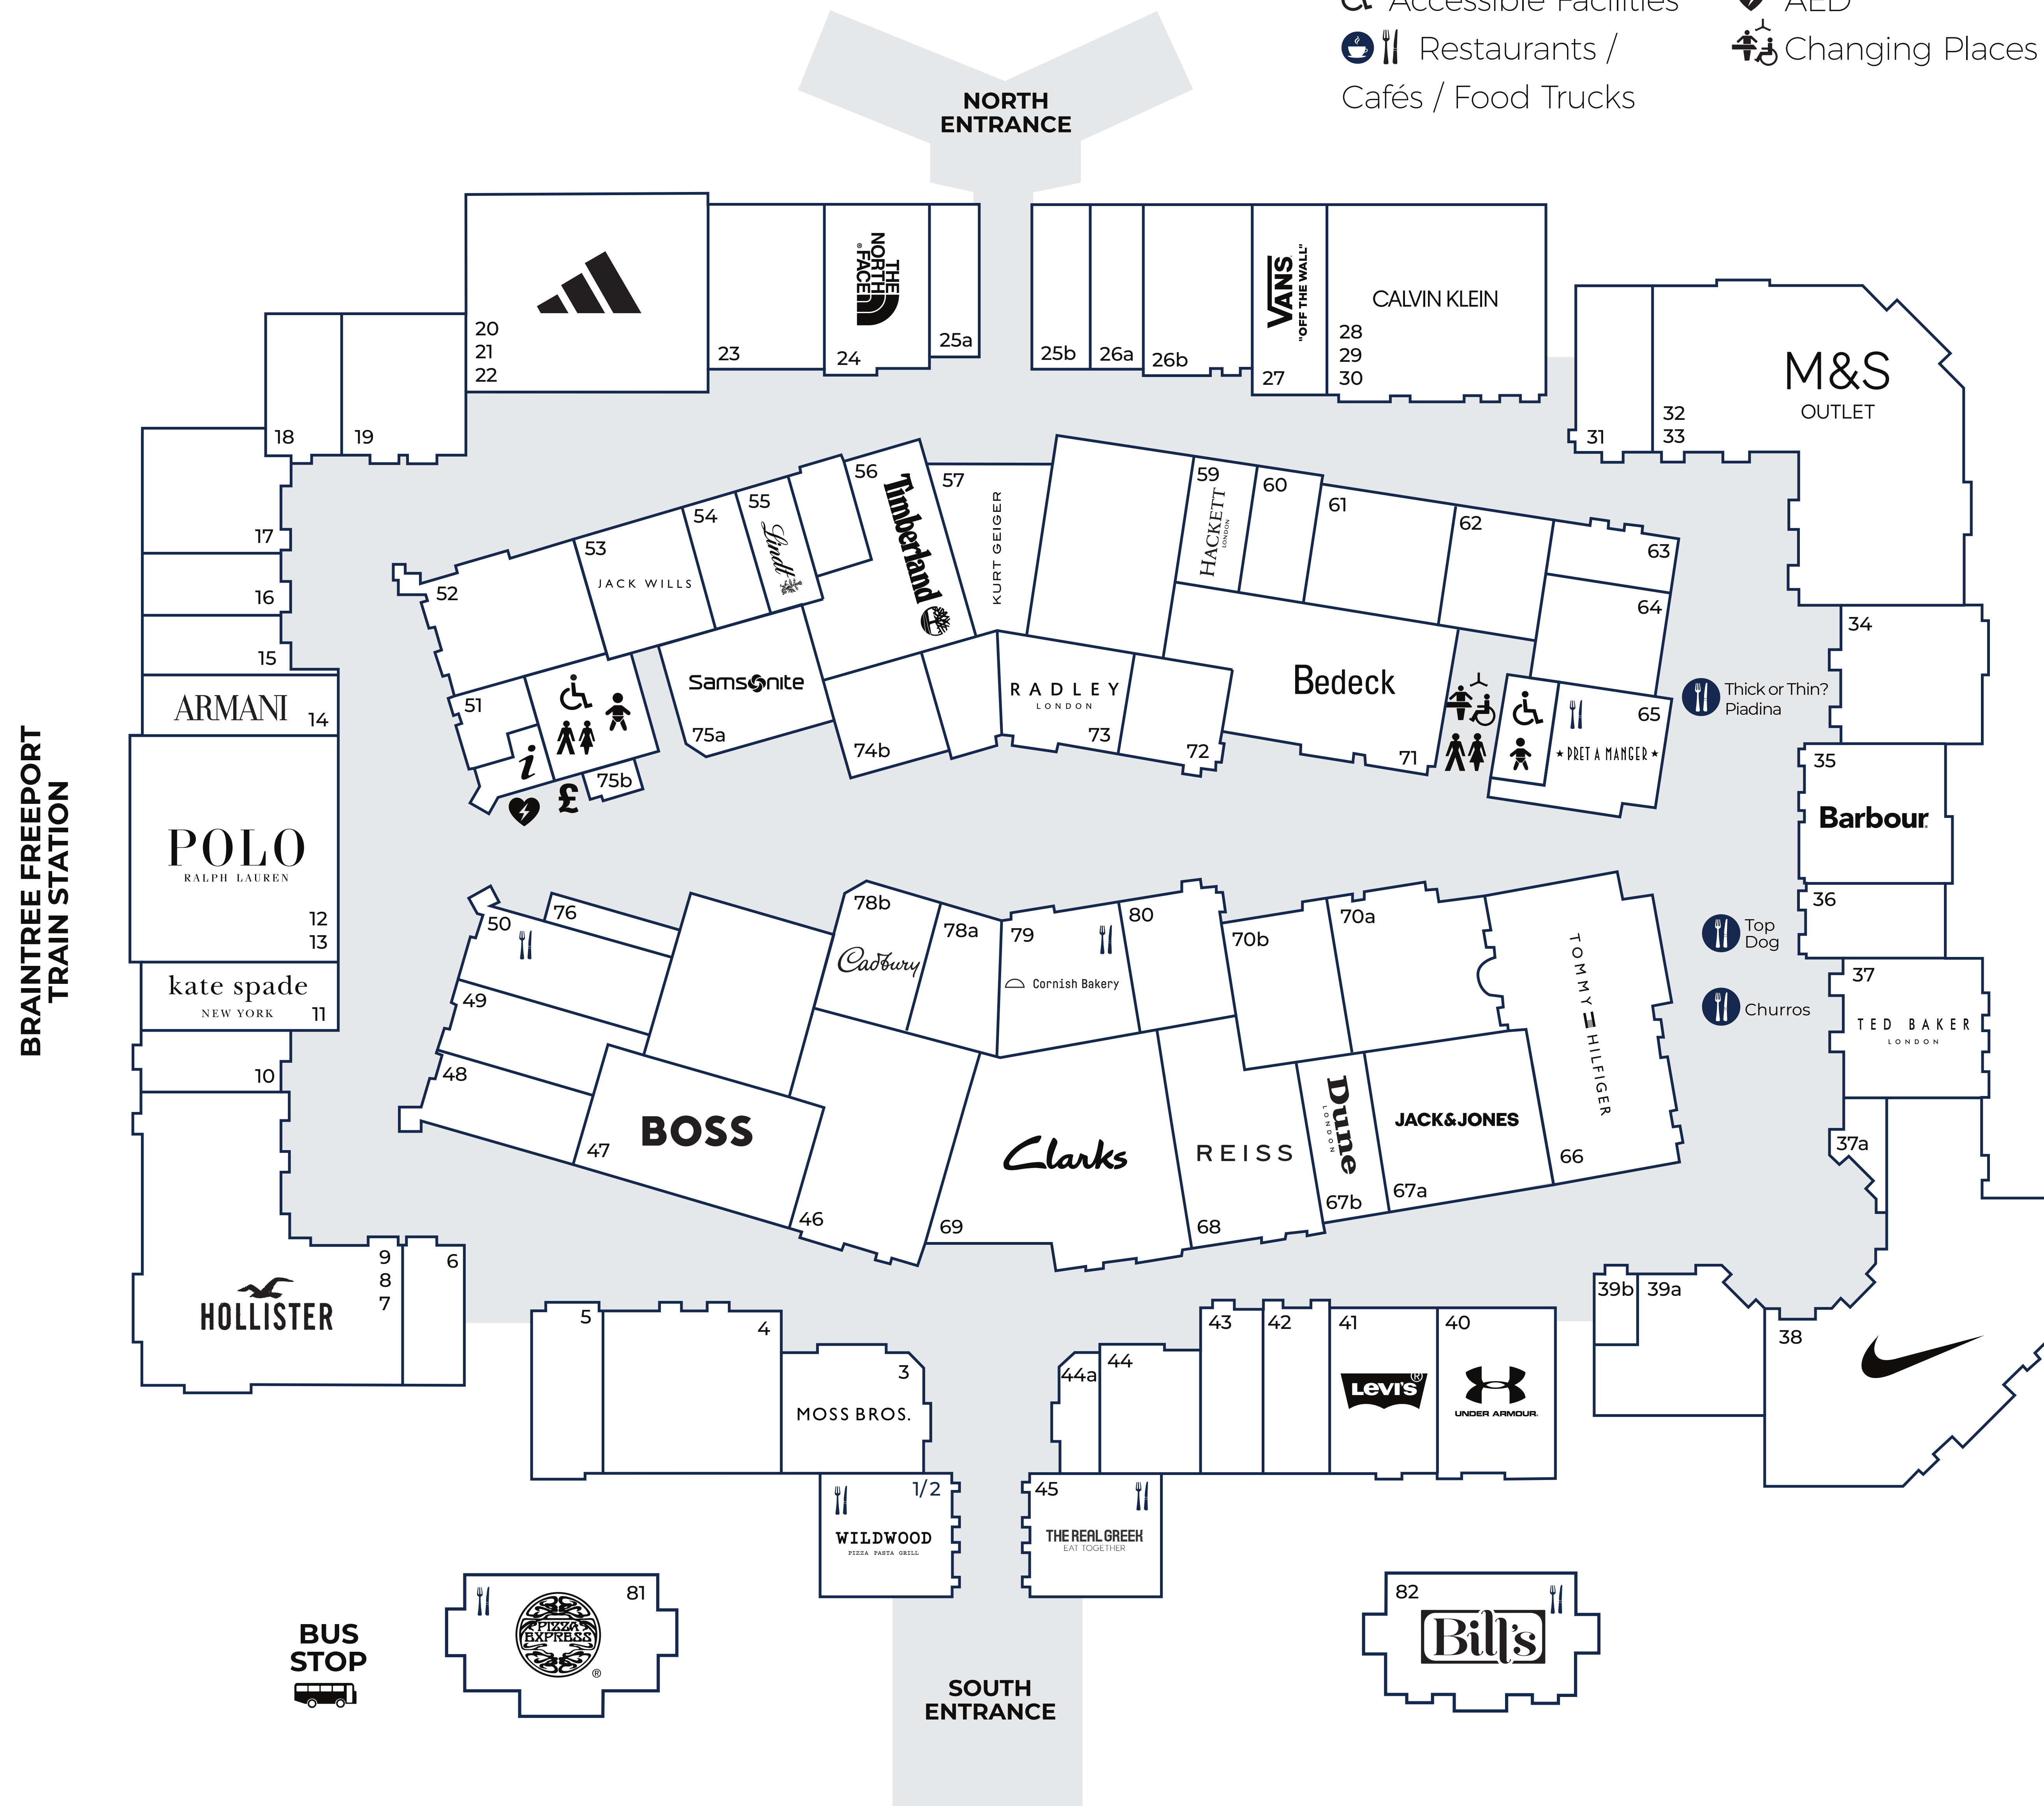

SPORTS & OUTDOOR

- 20-22 adidas
- 34 Craghoppers
- 19 Mountain Warehouse
- 38 Nike Factory Store
- 24 The North Face
- 40 Under Armour

FOOTWEAR

- 69 Clarks
- 67b Dune London
- 37a Havaianas
- 57 Kurt Geiger
- 26b Pavers
- 39a Skechers
- 52 Sole Trader Outlet

GIFTS & ACCESSORIES

- 25a Chapelle Jewellery
- 54 Claire's
- 25b Ernest Jones
- The Outlet Collection
- 48 Gift Company
- 26a Hallmark
- 44a Sunglass Hut

HEALTH & BEAUTY

- 70b Beauty Outlet
- 63 Holland & Barrett
- 43 Molton Brown
- 10 The Body Shop Outlet
- 5 The Cosmetics Company
- 51 The Perfume Shop

FOOD, DRINK & CONFECTIONERY

- 82 Bill's
- 78b Cadbury Outlet
- 50 Costa Coffee
- 18 Haribo
- 55 Lindt
- 81 Pizza Express
- 65 Pret A Manger
- 79 The Cornish Bakery
- 45 The Real Greek
- 1/2 Wildwood

Free car parking for up to 6 hours.

Shopping for longer? Guests who use the car park for more than 6 hours will need to visit our Guest Services, located opposite Polo Ralph Lauren, where the team will validate your parking.

BRAINTREE VILLAGE
Outlet shopping in the heart of Essex