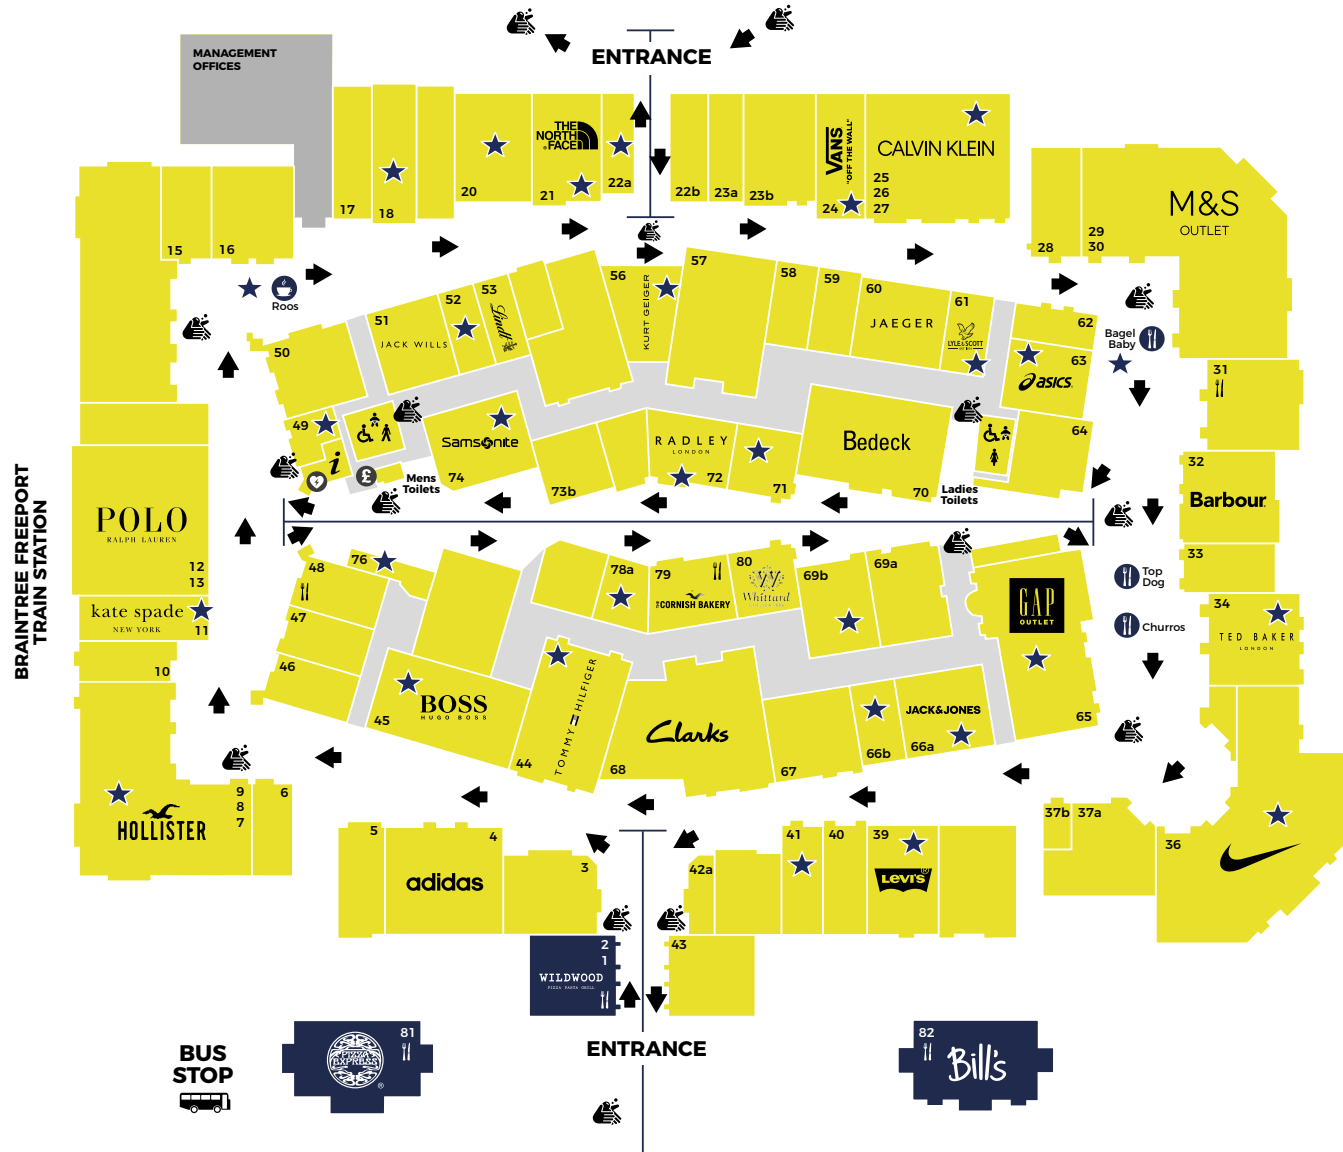

EXCLUSIVE OFFERS

30% OFF

52 Claire's

20% OFF

63 Asics

63 Bagel Baby

18 Cotton Traders

66b Dune London

65 GAP Outlet

66a Jack & Jones

11 kate spade new york

56 Kurt Geiger

61 Lyle & Scott

61 Roo's

20 Suit Direct

21 The North Face

24 Vans

15% OFF

7/8/9 Hollister

34 Ted Baker

49 The Perfume Shop

10% OFF

25/26/27 Calvin Klein

22a Chapelle

78a Le Creuset

41 Molton Brown

36 Nike

72 Radley London

74 Samsonite

44 Tommy Hilfiger

OTHER OFFERS

69b Beauty Outlet 20% off when you spend £20+

45 BOSS Complimentary BOSS notebook when you spend £250 and over in store

71 Denby Free Hand Decorated Mug worth £18 when you spend £40 and over in store

76 Summerhouse Aromatherapy Spend over £50 and receive a free gift, plus many more exclusive offers in store!

Please follow the one-way system and observe social distancing.

Terms & Conditions: Offers shown are only available to students aged 16 and over, who can provide a valid form of student identification. You will be required to show your student shopping event pass in store to redeem the offer. Offers valid during Braintree Village opening hours from 5th October 2020 to 9th October 2020. Not in conjunction with any other offers. Excludes promotional items. Further terms & conditions may apply, see in stores for details. Offers subject to change at the discretion of individual stores.

BRAINTREE VILLAGE
Outlet shopping in the heart of Essex