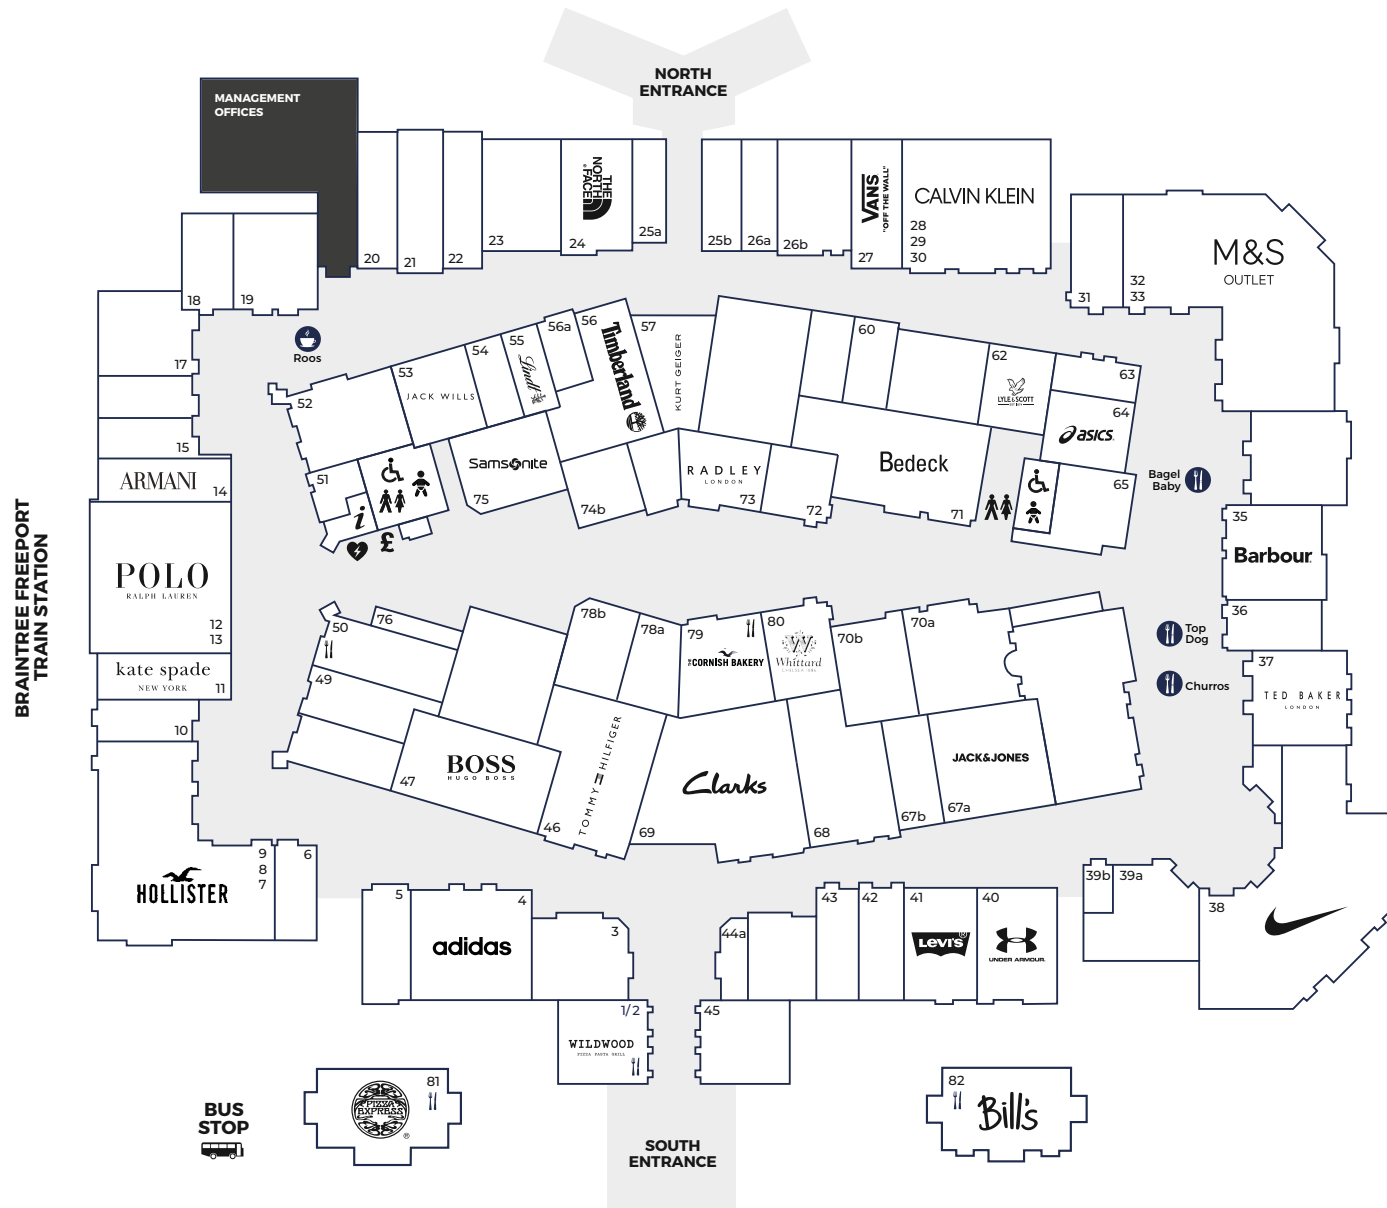

Welcome to Braintree Village...

- Baby Changing
- Cafés / Kiosks
- Cash Dispenser
- Accessible Facilities

- Guest Services
- Toilets
- AED

Free car parking for up to 6 hours.

Shopping for longer? Guests who use the car park for more than 6 hours will need to visit our Guest Services, located opposite Polo Ralph Lauren, where the team will validate your parking.

THIS IS OUTLET SHOPPING

Welcome to Braintree Village!

Curate the looks you want, from brands you love, at amazing outlet prices.

Whatever your style, find it here.

Share your Braintree Village finds with the hashtag **#LoveBraintreeVillage**