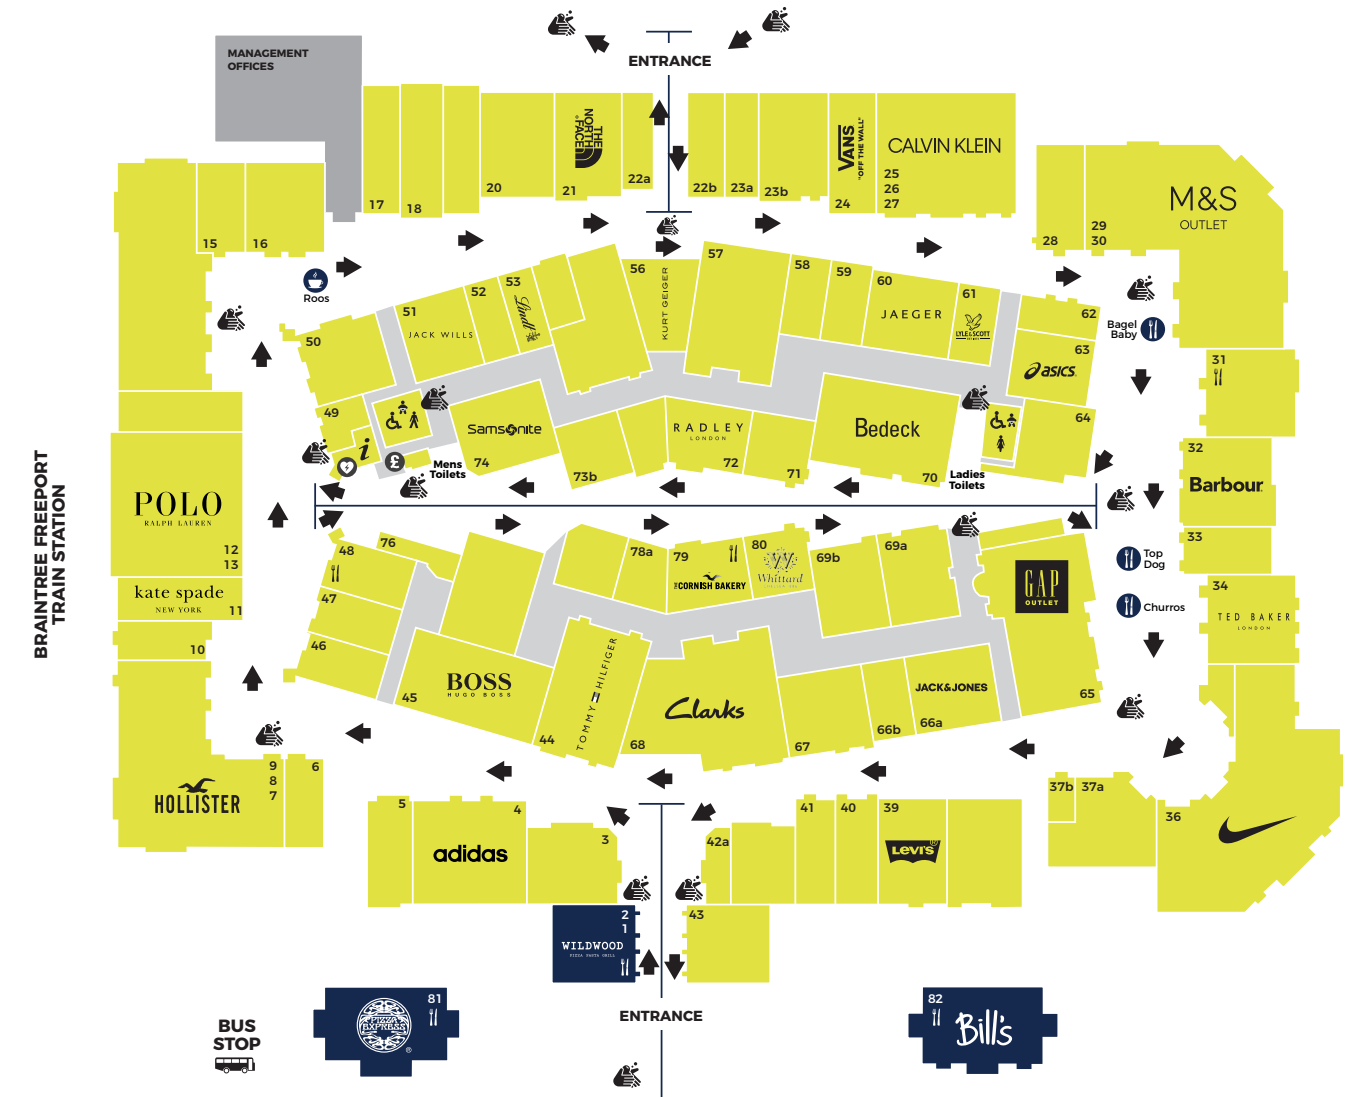

DIRECT ME

Please follow the one-way system and observe social distancing.

FASHION

- 45 BOSS
- 66a Jack & Jones
- 61 Lyle & Scott
- 3 Moss Bros
- 58 Paul Costelloe
- 20 Suit Direct
- 6 Wonderbra / Playtex / Shock Absorber
- 32 Barbour
- 18 Cotton Traders
- 25/27 Calvin Klein
- 40 French Connection
- 65 GAP Outlet
- 7/8/9 Hollister
- 51 Jack Wills
- 60 Jaeger
- 46 Lacoste
- 39 Levi's
- 29/30 M&S Outlet
- 12/13 Polo Ralph Lauren
- 67 Reiss
- 34 Ted Baker
- 44 Tommy Hilfiger
- 24 VANS
- 59 Weird Fish
- 47 White Stuff

HEALTH & BEAUTY

- 69b Beauty Outlet
- 62 Holland & Barrett
- 41 Molton Brown
- 10 The Body Shop Outlet
- 5 The Cosmetics Company
- 49 The Perfume Shop
- 76 Summerhouse Aromatherapy

FOOTWEAR

- 68 Clarks
- 66b Dune London
- 56 Kurt Geiger
- 23b Pavers
- 37a Skechers
- 50 Sole Trader Outlet

HANDBAGS & LUGGAGE

- 11 Kate Spade New York
- 33 Osprey London
- 72 Radley
- 74 Samsonite

HOMEWARE

- 70 Bedeck
- 71 Denby
- 73b Home & Cook
- 69a Julian Charles
- 78a Le Creuset
- 28 ProCook
- 37b Villeroy & Boch
- 80 Whittard of Chelsea

GIFTS & ACCESSORIES

- 22a Chapelle Jewellery
- 52 Claire's
- 22b Ernest Jones
- The Outlet Collection
- 15 Gift Company
- 23a Hallmark
- 42a Sunglass Hut

SPORTS & OUTDOOR

- 4 Adidas
- 63 ASICS
- 16 Mountain Warehouse
- 36 Nike Factory Store
- 43 Regatta Craghoppers
- 57 Sports Direct
- 21 The North Face
- 64 Trespass

FOOD, DRINK & CONFECTIONERY

- 82 Bill's
- 17 Cadbury Outlet
- 48 Costa Coffee
- 53 Lindt
- 81 Pizza Express
- 79 The Cornish Bakery
- 31 Thorntons Café
- 1/2 Wildwood

SERVICES

- ✿ Baby Changing
- i Information
- ☪ Cafés / Kiosks
- ♿ Toilets
- £ Cash Dispenser
- ♥ AED
- ♿ Accessible Facilities
- 🧼 Hand Sanitising Point

P BRAINTREE VILLAGE SHOPPERS PLEASE NOTE: Free car parking for up to 6 hours. Shopping for longer? Guests who use the car park for more than 6 hours will need to visit our Guest Services, located opposite Polo Ralph Lauren, where the team will validate your parking.