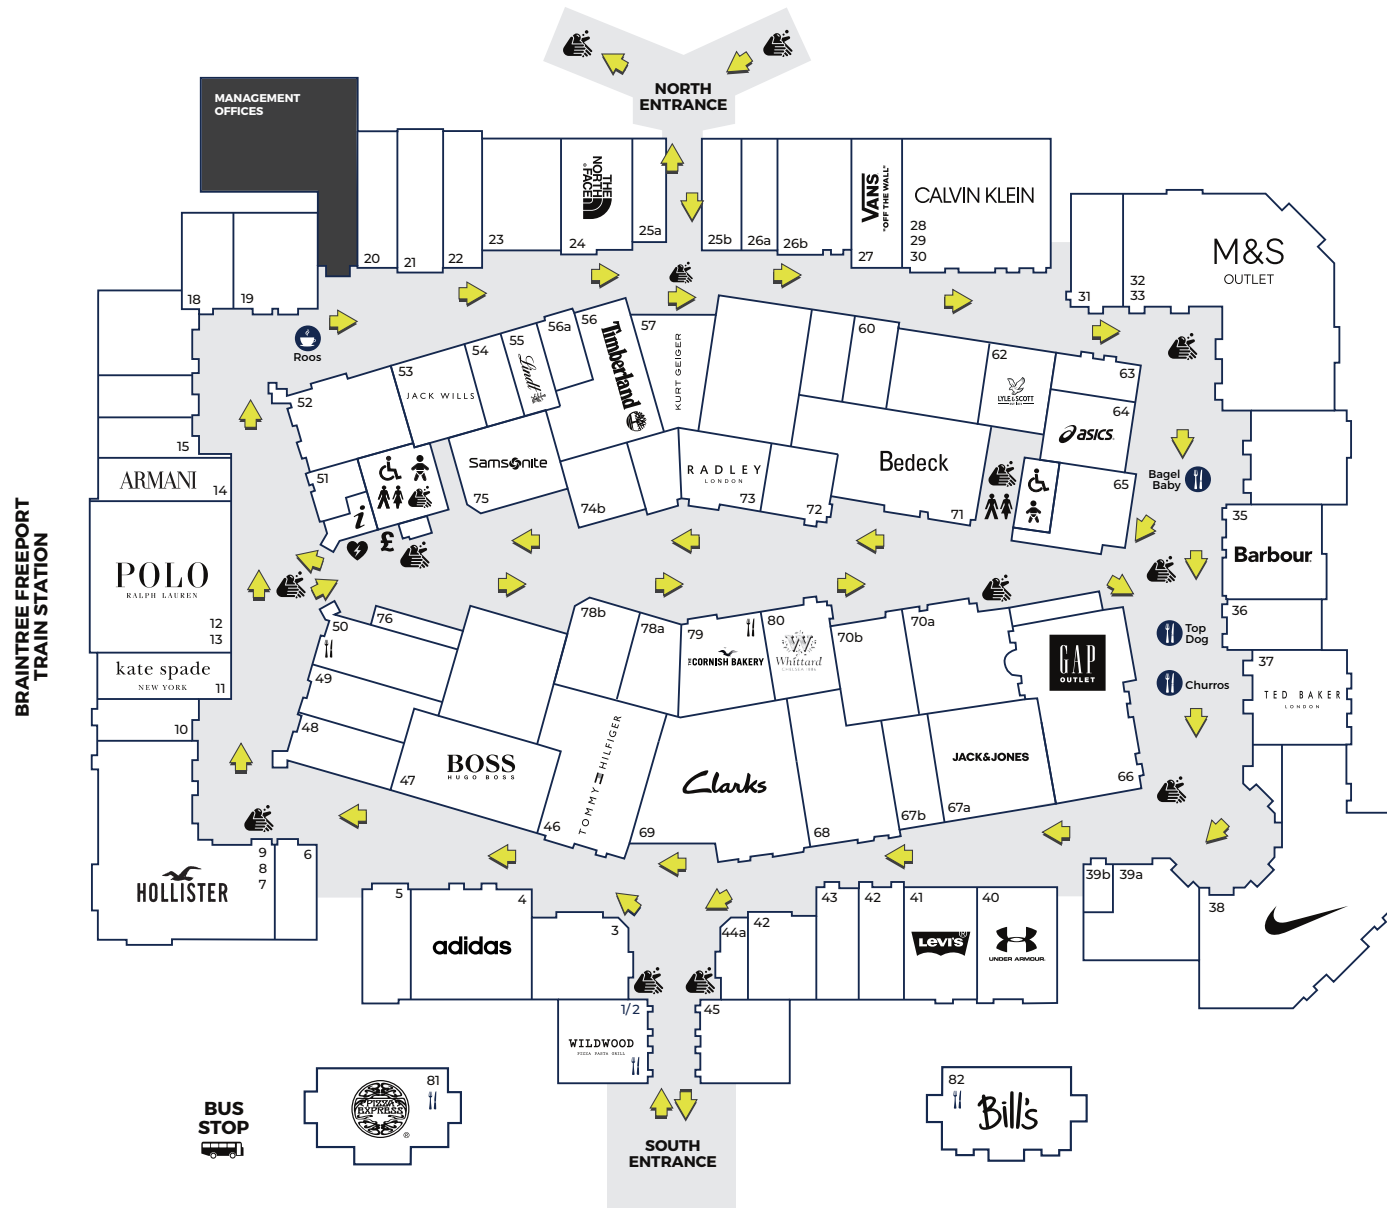

Welcome to Braintree Village...

We ask for you to please follow the one-way system and observe social distancing.

- Baby Changing
- Cafés / Kiosks
- Cash Dispenser
- Accessible Facilities
- Guest Services
- Toilets
- AED
- Hand Sanitising Point

Free car parking for up to 6 hours.

Shopping for longer? Guests who use the car park for more than 6 hours will need to visit our Guest Services, located opposite Polo Ralph Lauren, where the team will validate your parking.

THIS IS OUTLET SHOPPING

Welcome to Braintree Village!

Curate the looks you want, from brands you love, at amazing outlet prices.

Whatever your style, find it here.

Share your Braintree Village finds with the hashtag **#LoveBraintreeVillage**