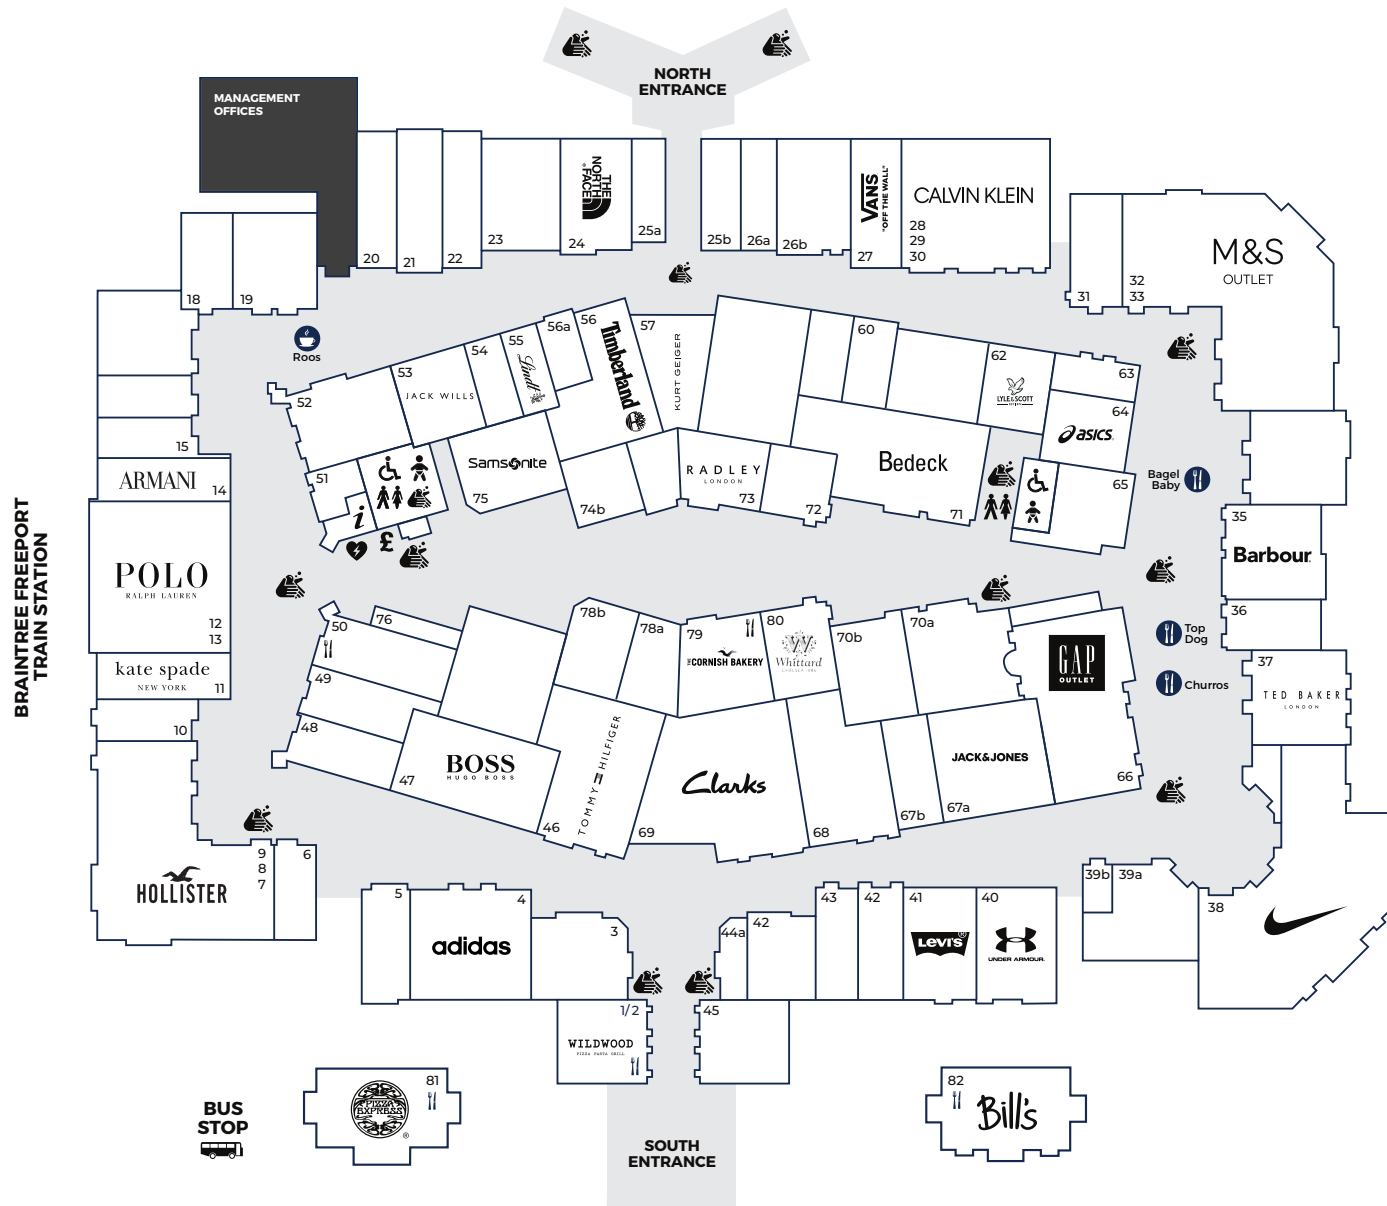

Welcome to Braintree Village...